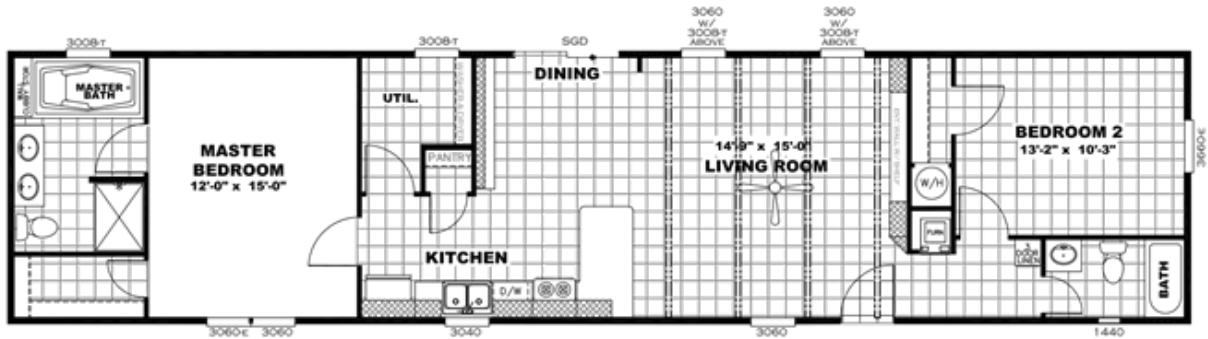

THE ANNIVERSARY 68

THE ANNIVERSARY 68

Floor plan number: CLM103143TN

2 beds • 2 baths • 1088 sq.ft. • 16' width • 68' depth

Our home building facilities invest in continuous product and process improvements. Plans, dimensions, features, materials, specifications and availability are subject to change without notice or obligation. Renderings and floor plans are representative likenesses of our homes and may differ from the actual homes. We invite you to tour a Home Center near you and inspect the highest value in quality housing available or call (863) 606-0707 to speak with a Home Consultant. Copyright 2017, CMH. All rights reserved.