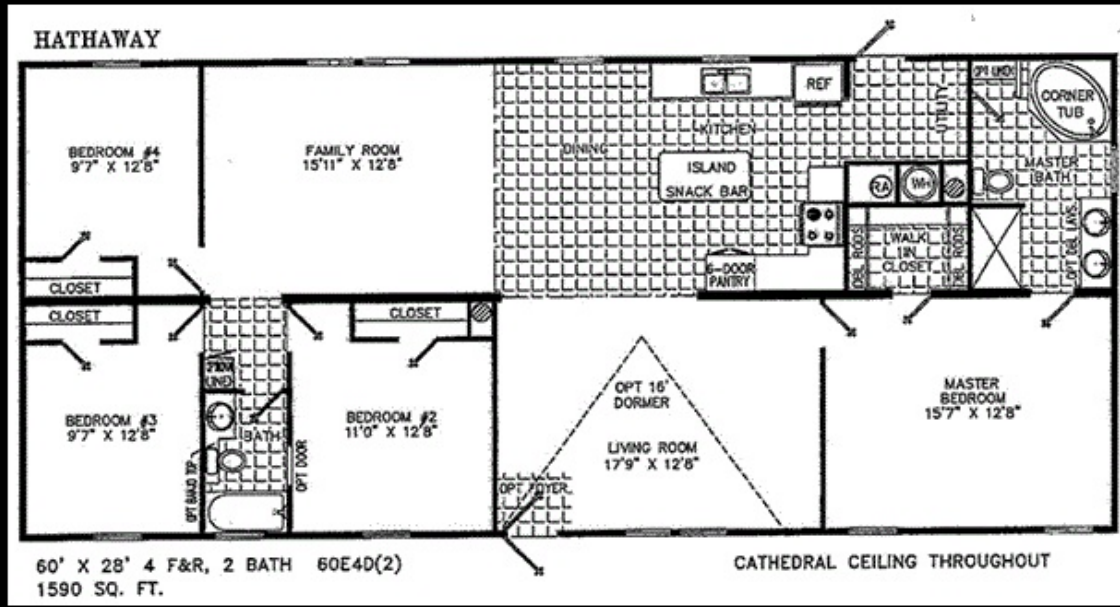

THE GEORGIAN

THE GEORGIAN

Floor plan number: SBHGA11709792AB

3 beds • 2 baths • 1568 sq.ft. • 28' width • 56' depth

Our home building facilities invest in continuous product and process improvements. Plans, dimensions, features, materials, specifications and availability are subject to change without notice or obligation. Renderings and floor plans are representative likenesses of our homes and may differ from the actual homes. We invite you to tour a Home Center near you and inspect the highest value in quality housing available or call (863) 606-0707 to speak with a Home Consultant. Copyright 2017, CMH. All rights reserved.